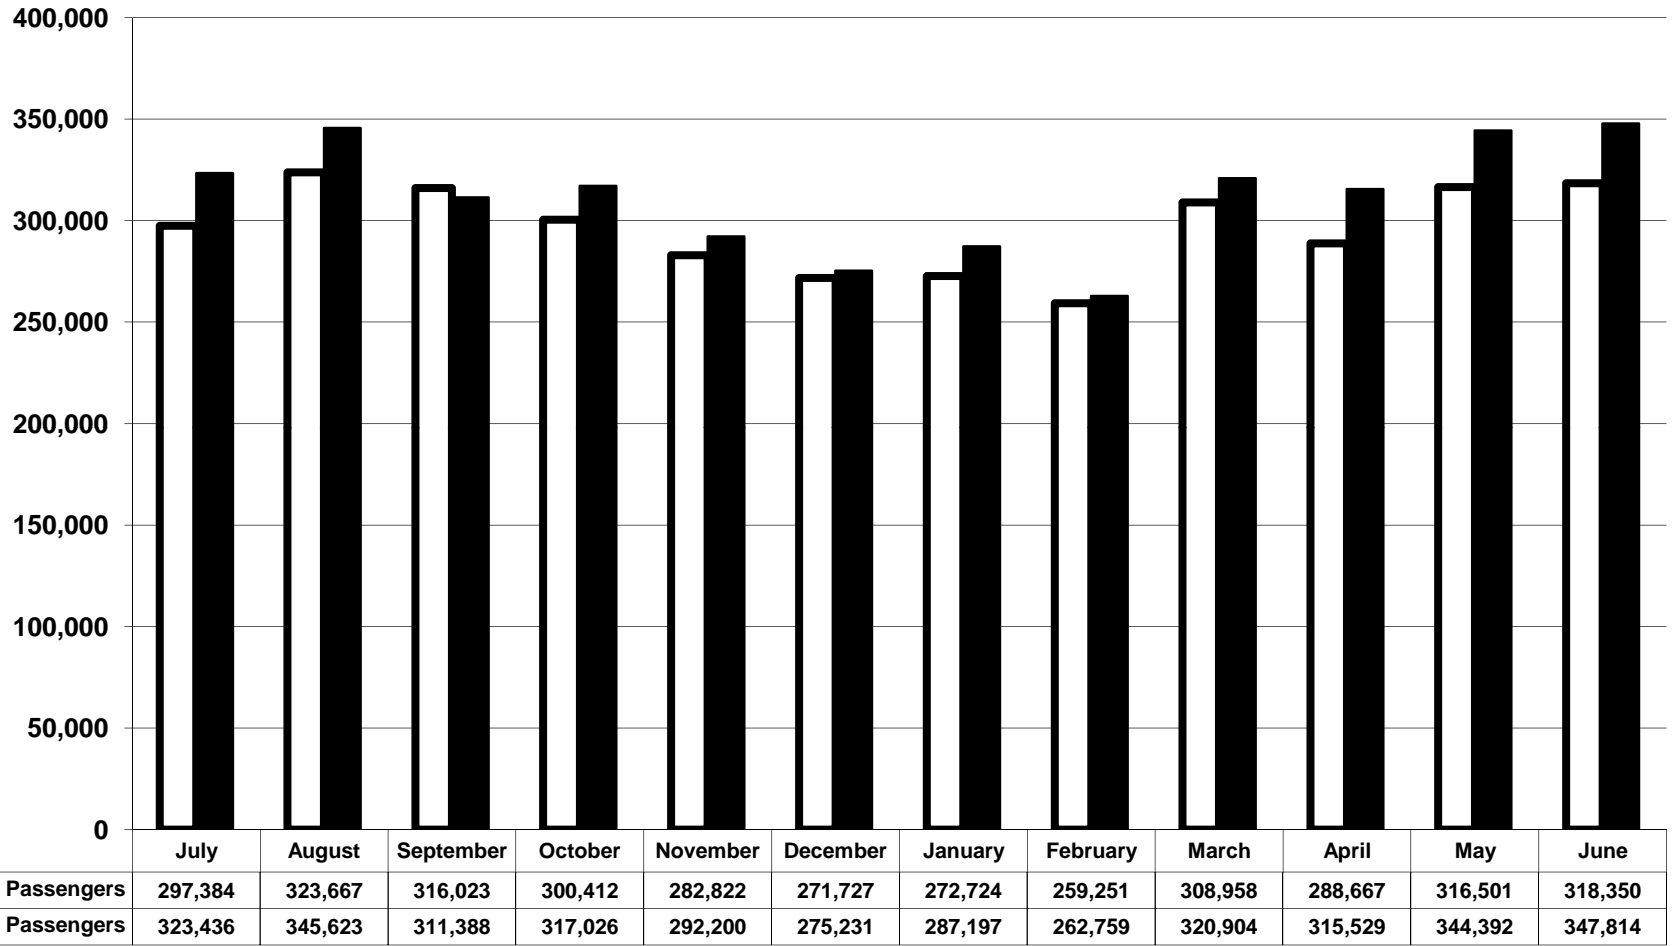

**Figure 23: DASH Monthly Passenger Trips, FY 2006 - FY 2007**

□ FY 2006 Passengers   ■ FY 2007 Passengers