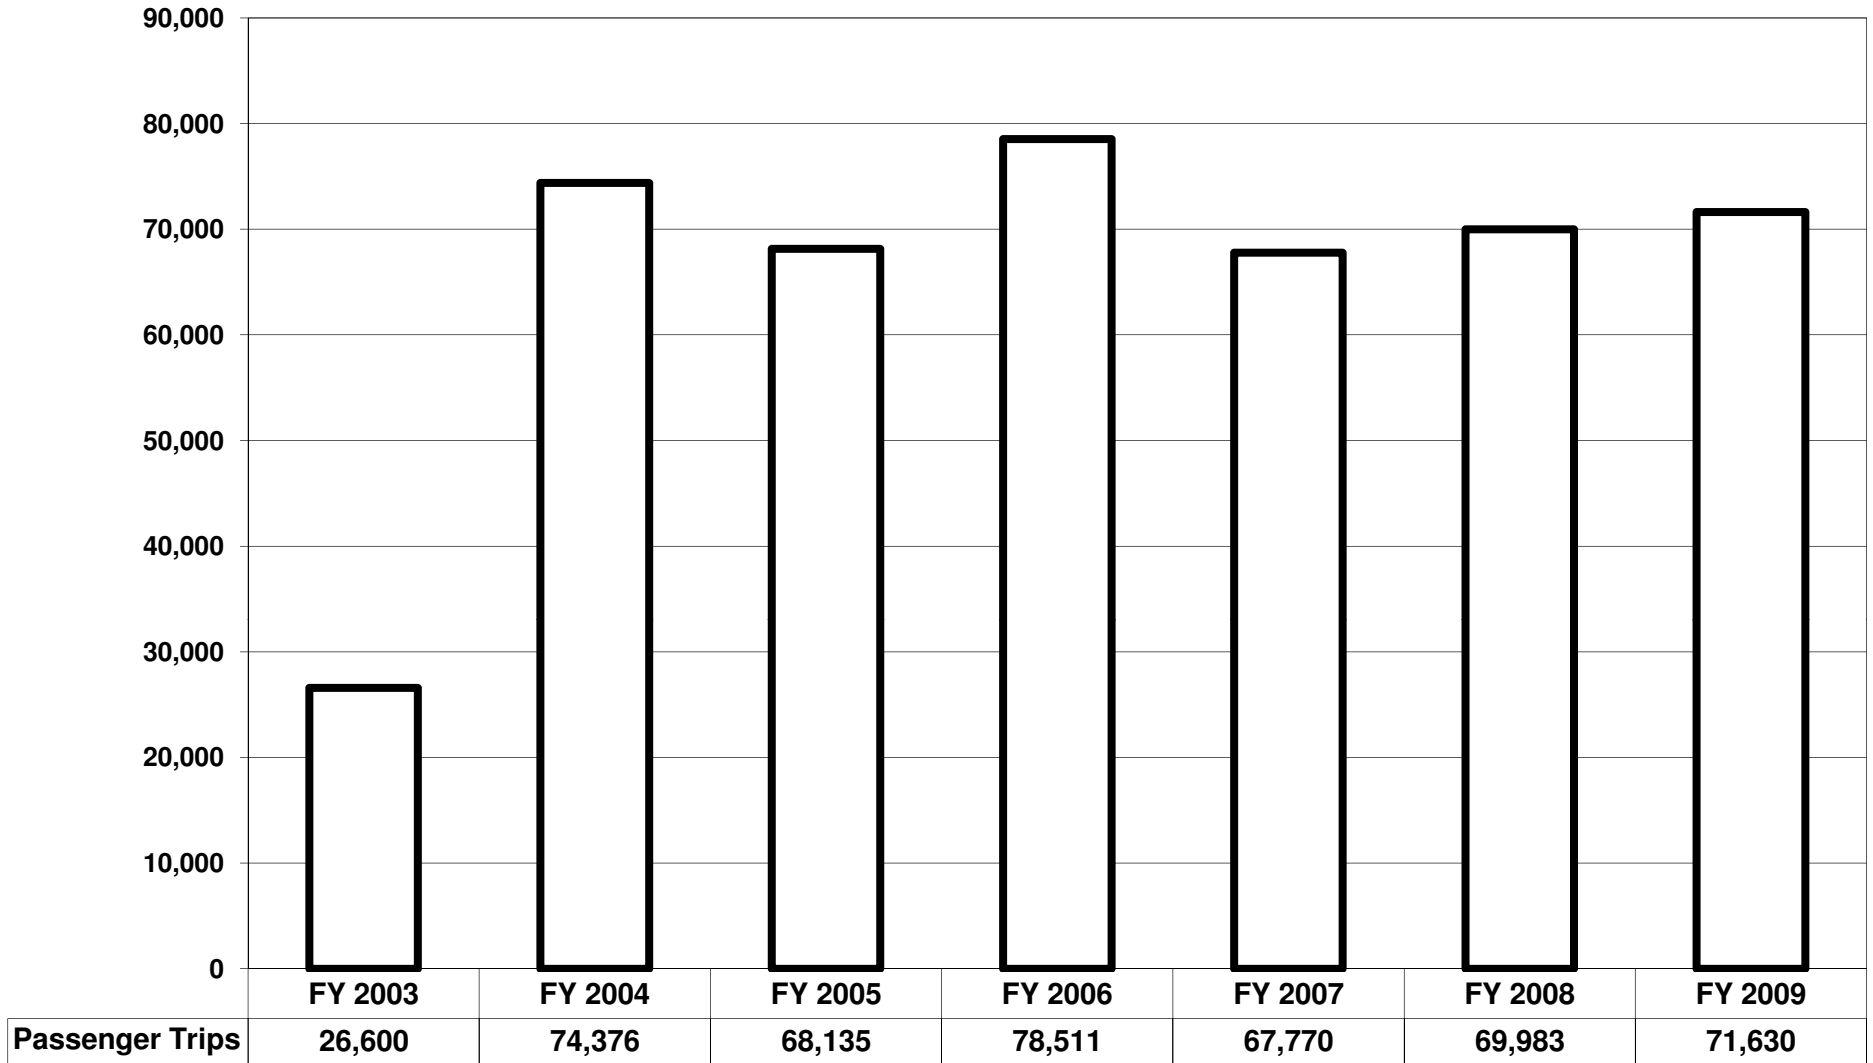

Figure 19: GEORGE Annual Passenger Trips, FY 2003-2009

(note: GEORGE service began in January of 2003, GEORGE ridership included in WMATA ridership figures for Northern Virginia)