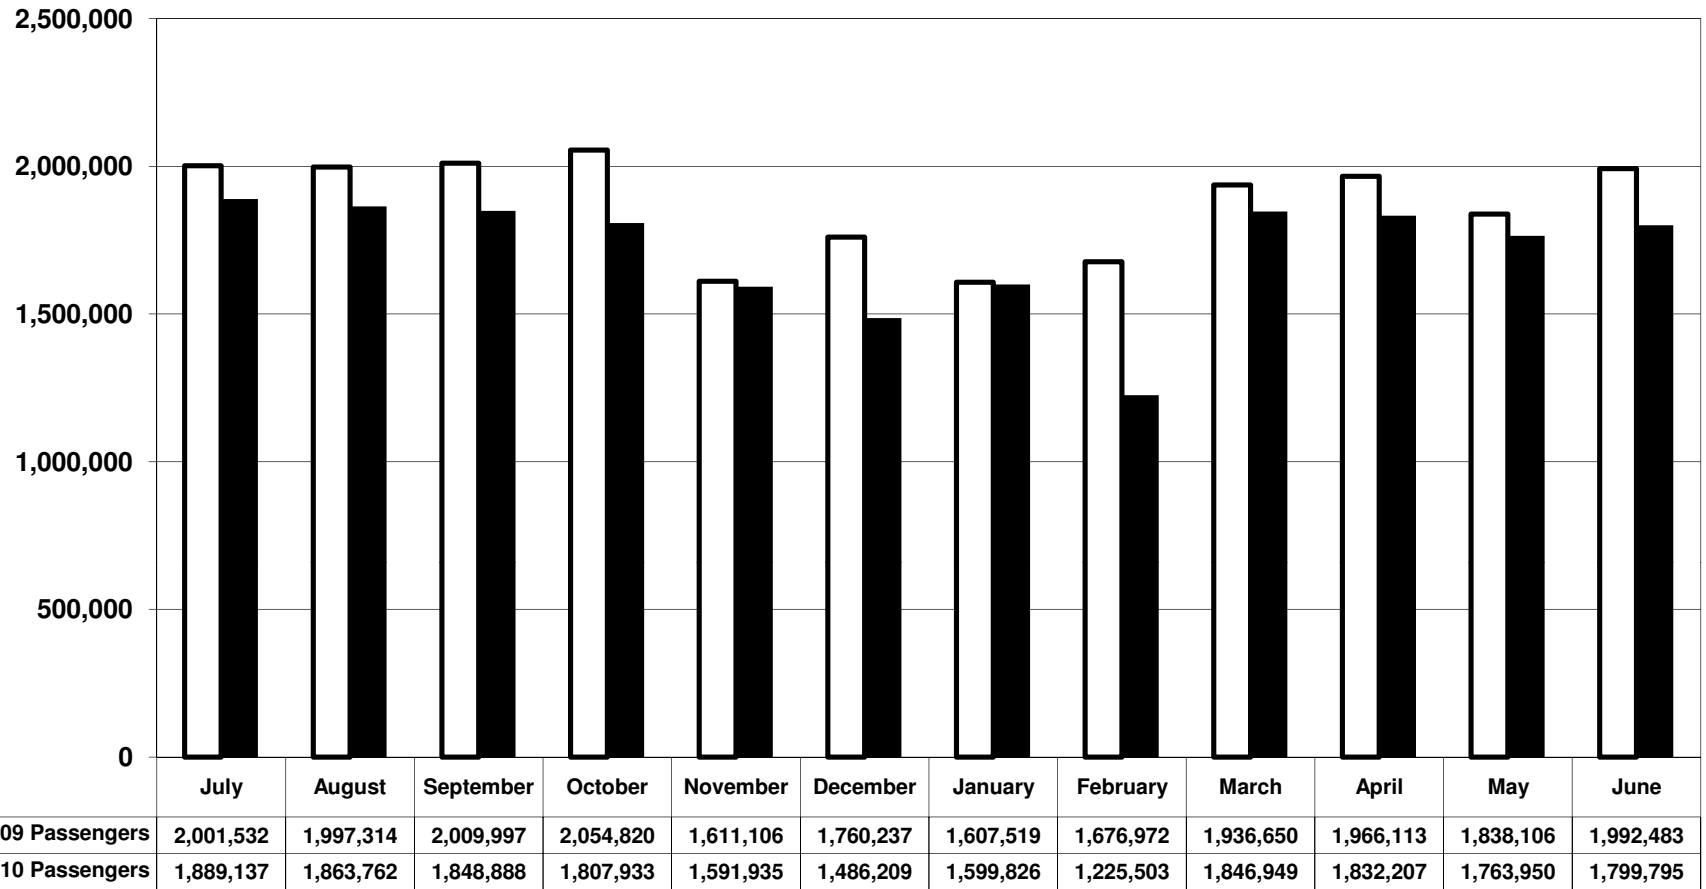

**Figure 17: Metrobus Northern Virginia Passenger Trips
Monthly Totals, FY2009 - 2010**

FY 2009 Passengers

 FY 2010 Passengers